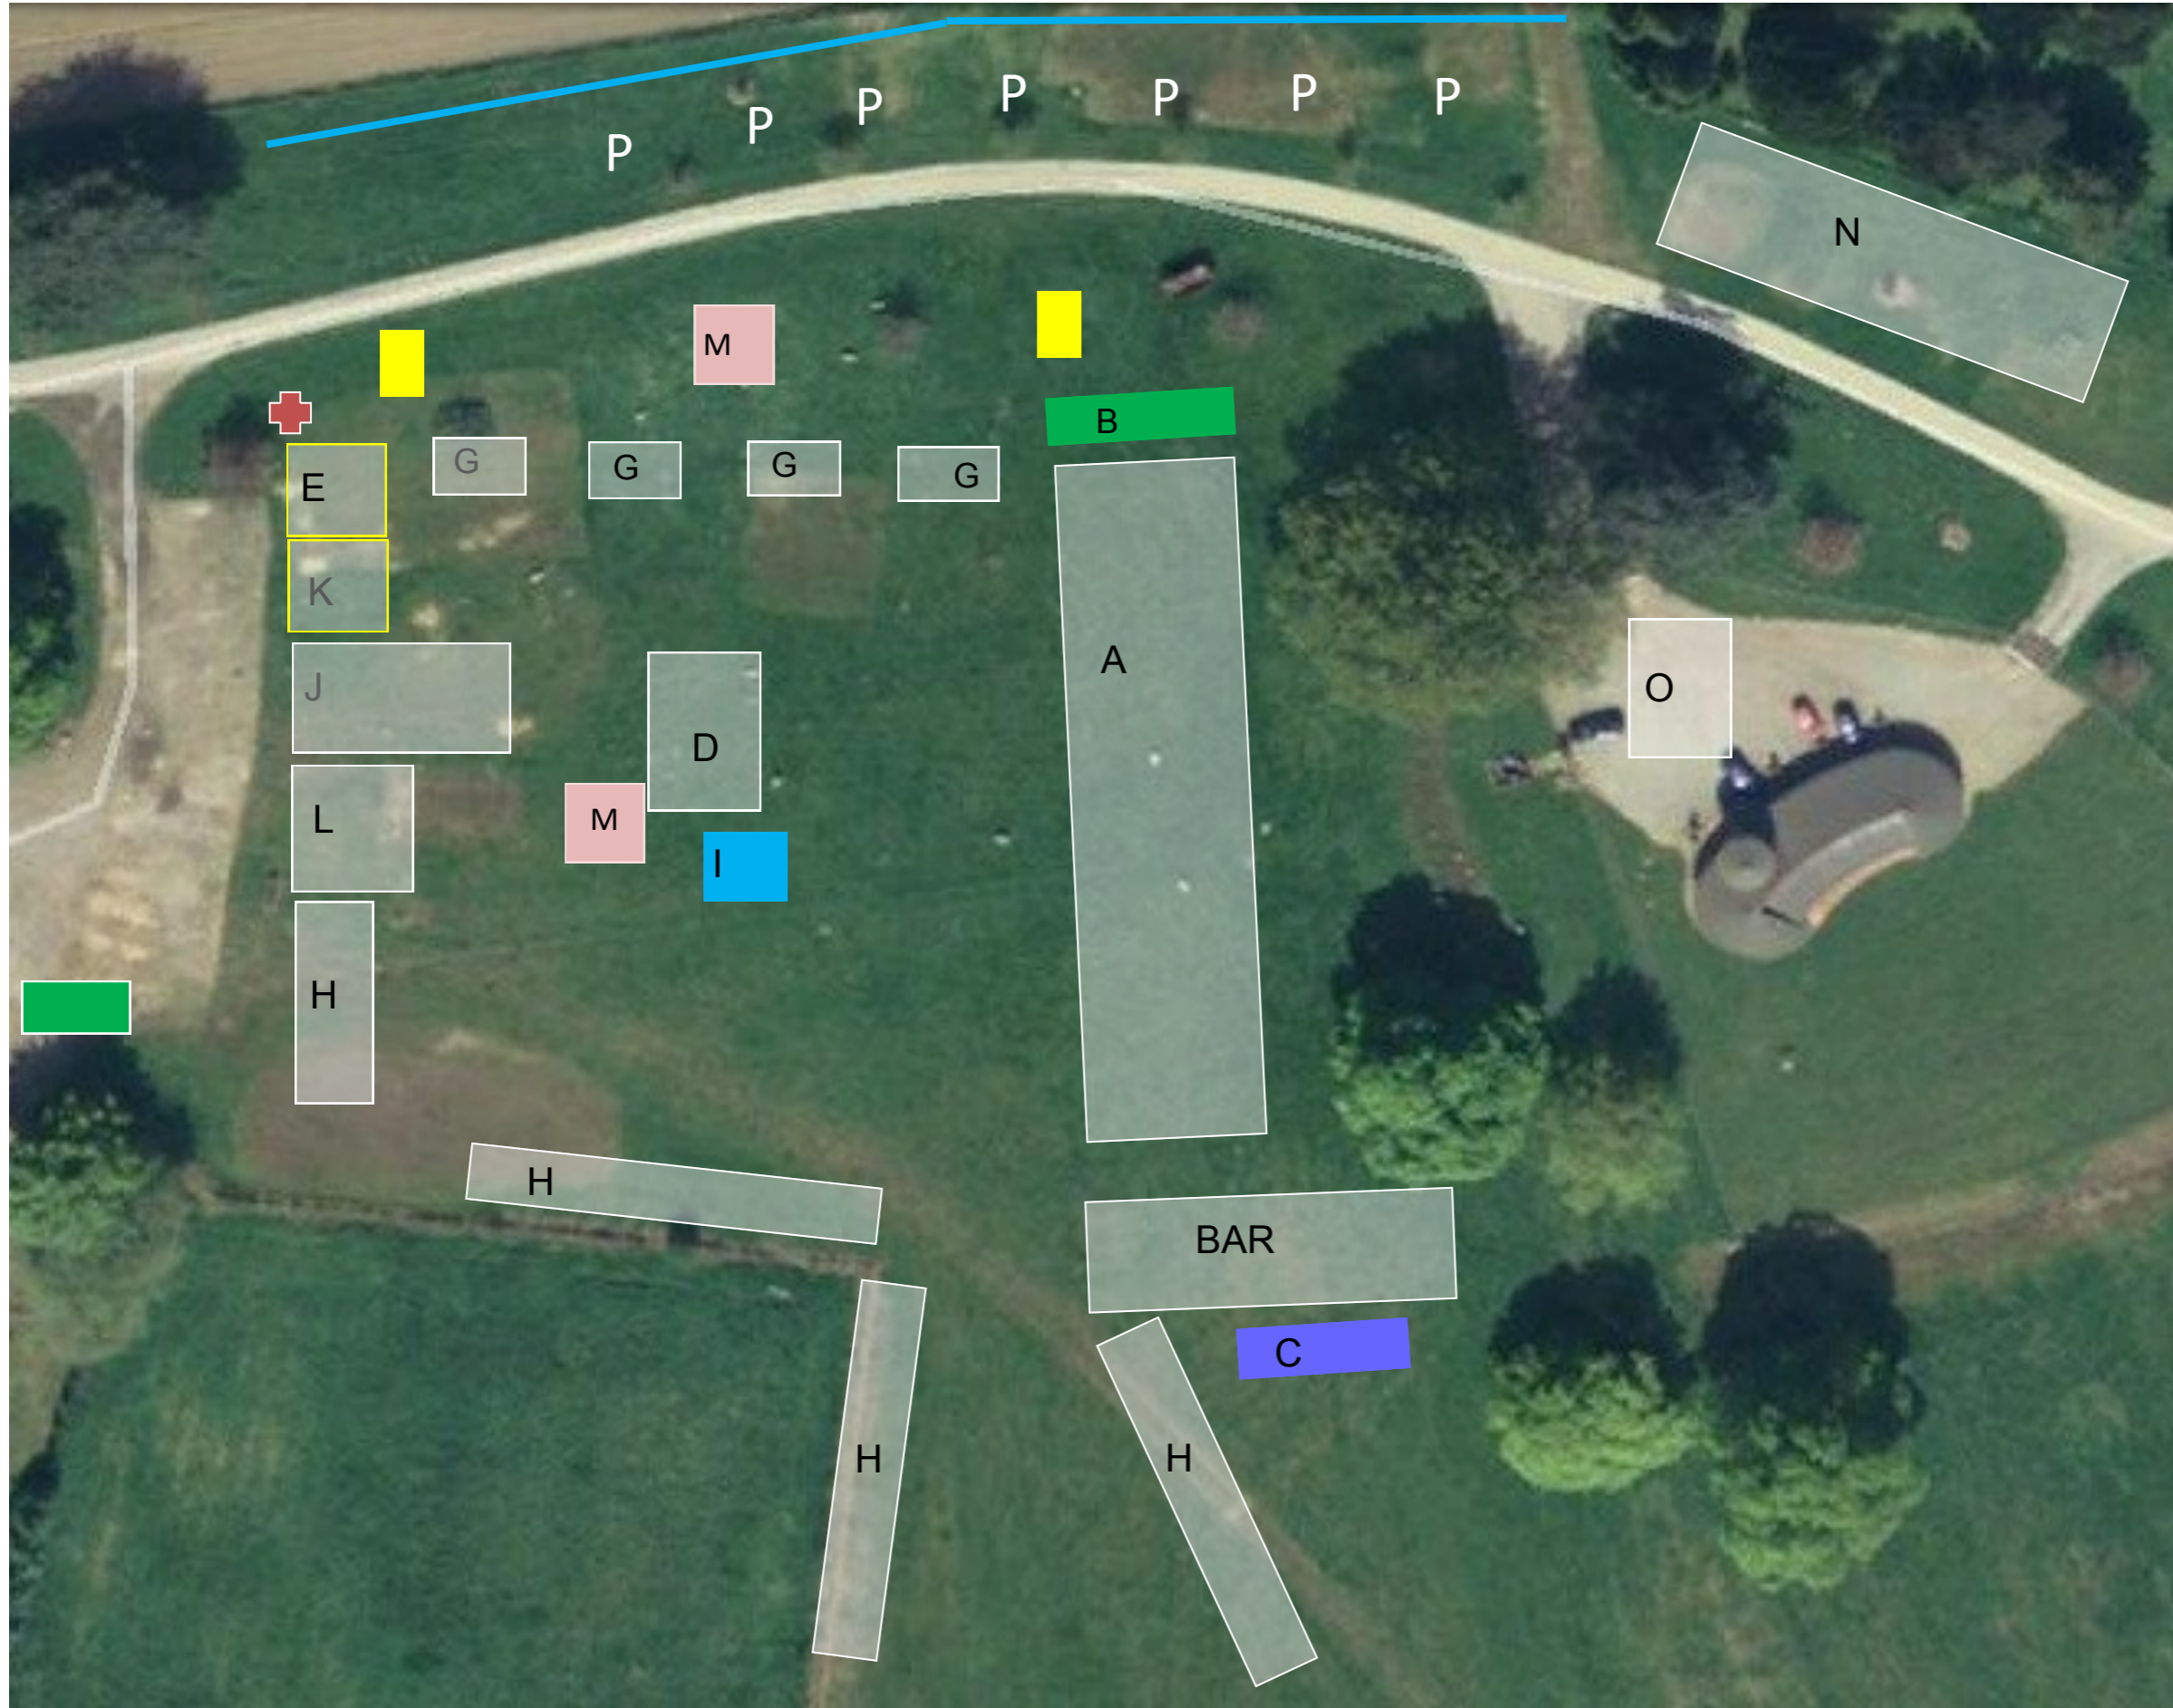

**Escrick Estate Entertainments area map for the Magic Action Promotions Ltd Yorkshire Pudding Rally**

- A , Entertainment and alcohol sales marquee 52M X 15M
- BAR 27m x 10m
- B, Back Stage Area
- C, Back of Bar Area
- D, CMA Tent 24 hour tea / coffee Marquee 12.5M X 10.0M
- E, Event Control & Marshals Admin
- F, Marshals Camping area
- G Food vendor with 6M Gaps.
- H, Row of trade outlets.
- I. Toilets and Urinals
- J. Real Ale Marquee 15 X 24
- K Event Products
- L Johnsons of Leeds
- M Lighting Towers
- N Disabled Car park
- O Bands and comedians parking
- P Marshals camping and showers.

-  First Aid
-  Water Point Line
-  Generator Set
-  Waste Skips