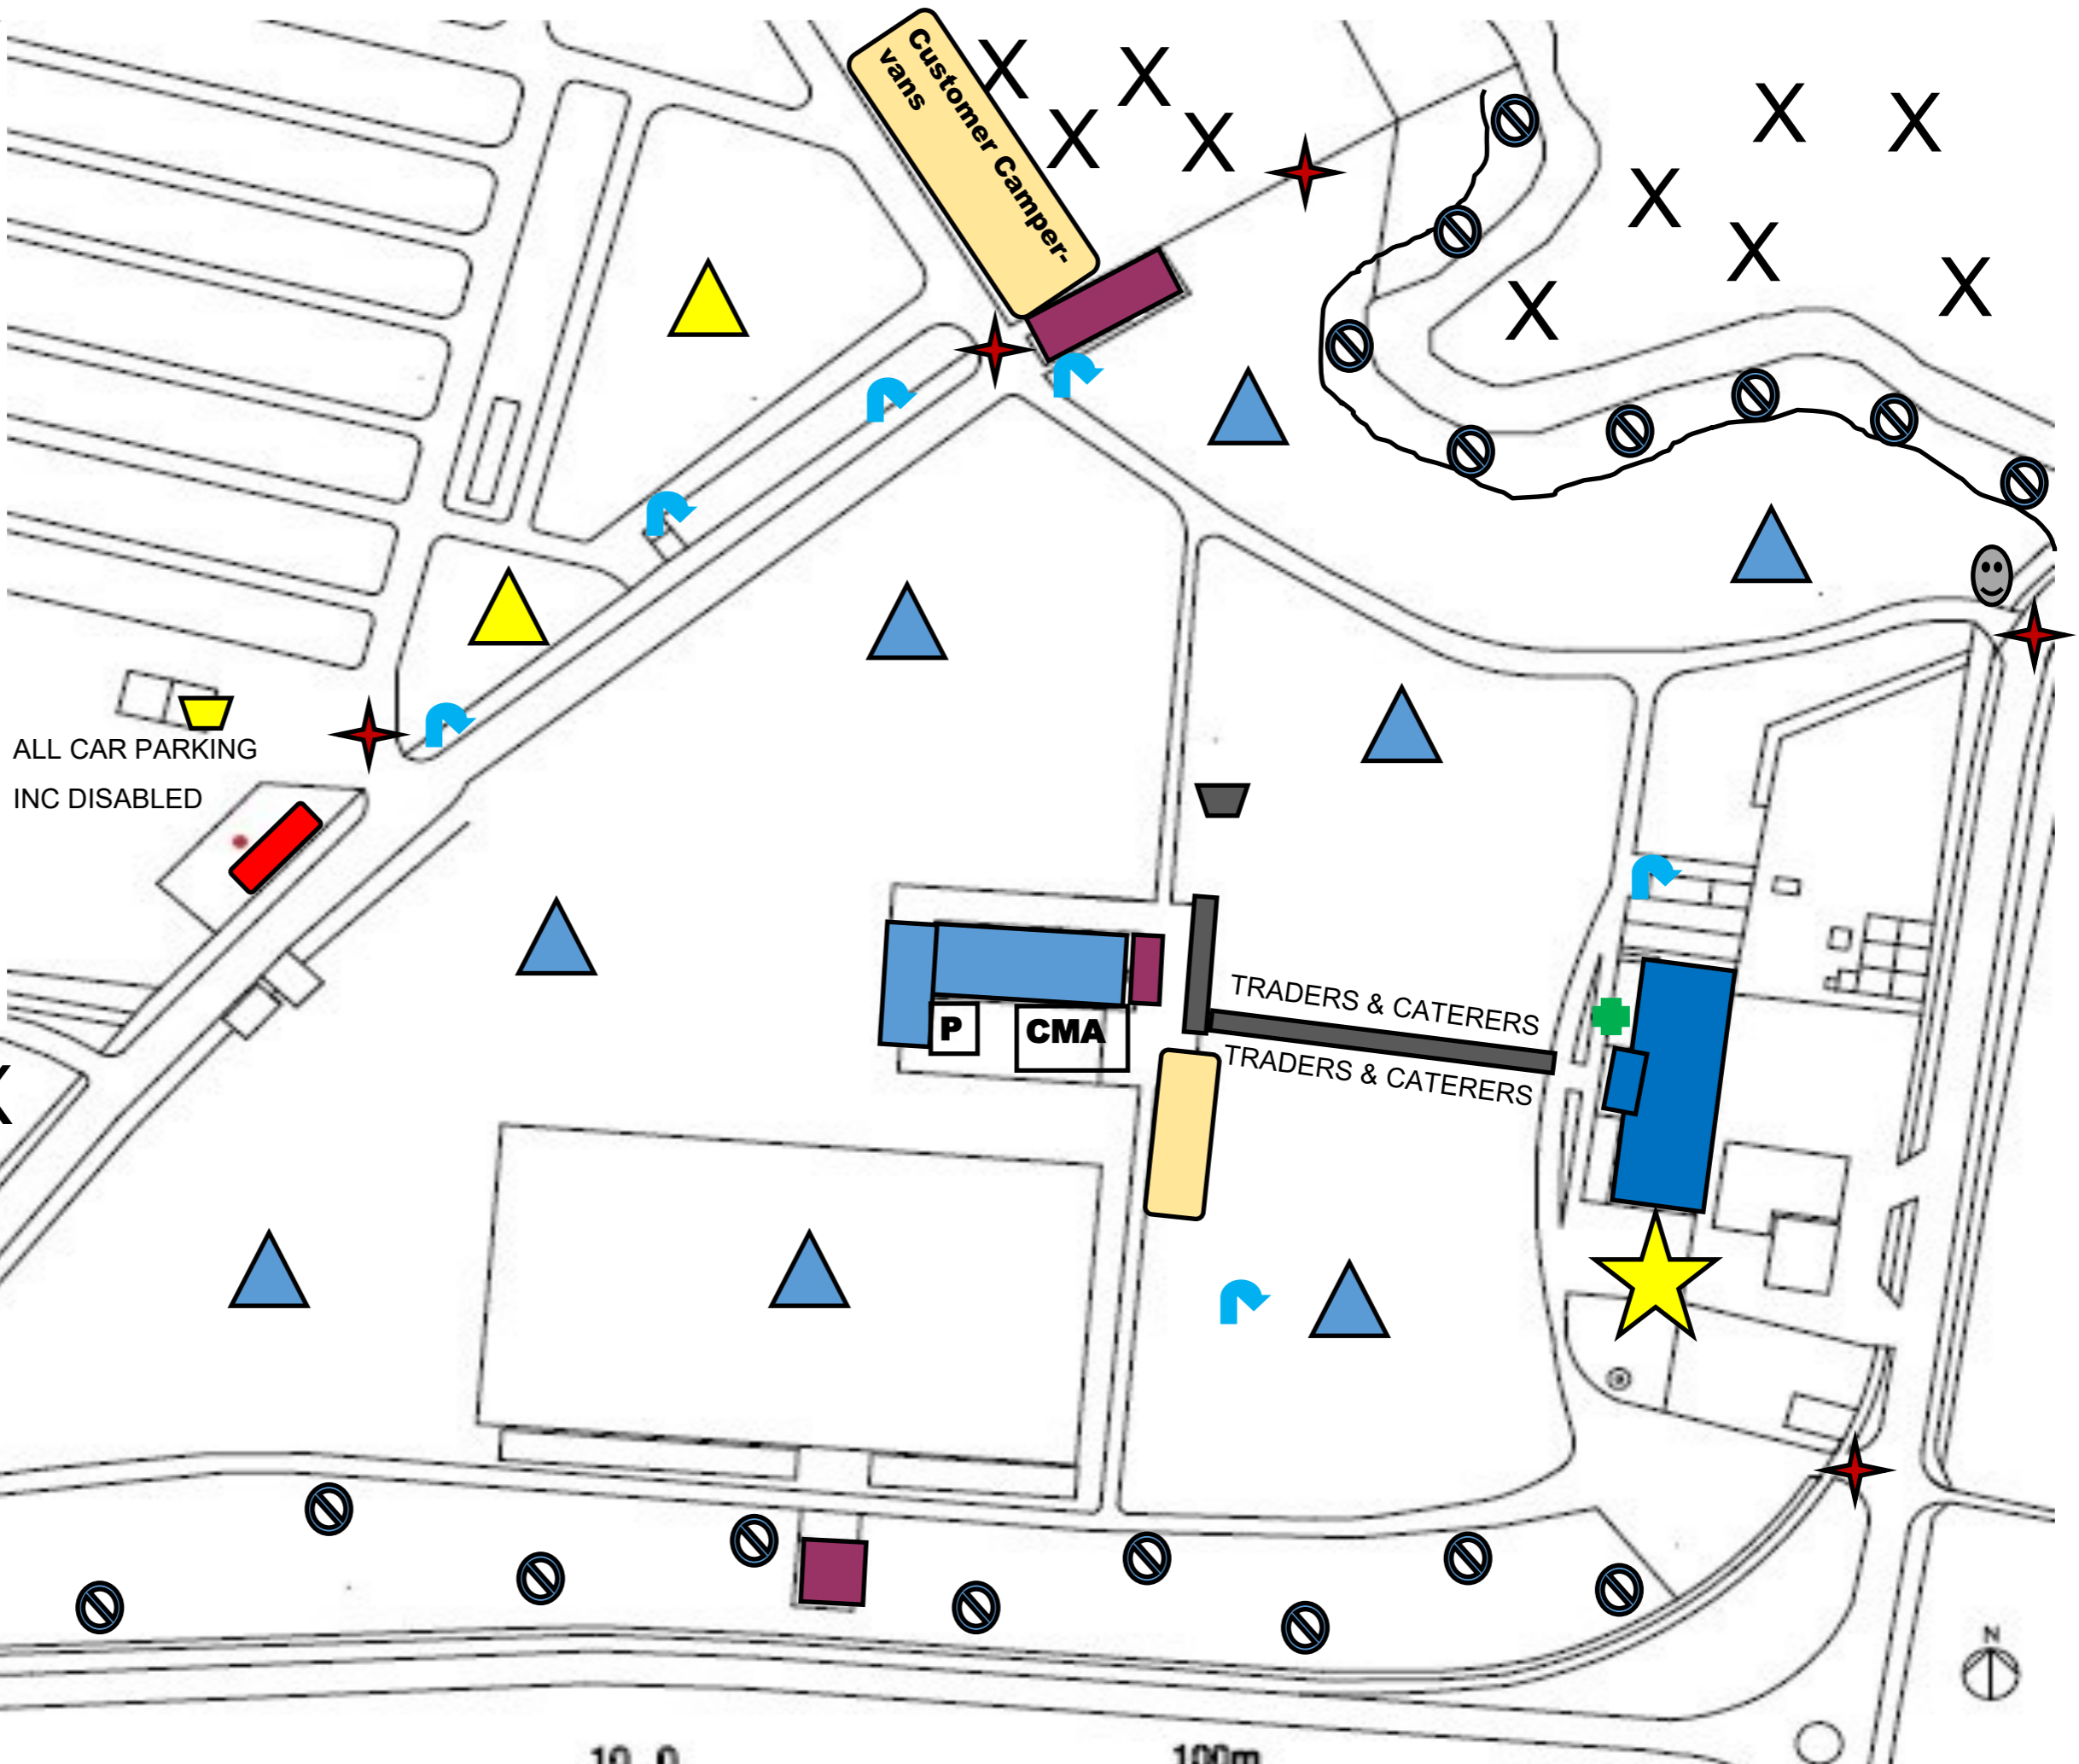

Into the Valley 2024

Entertainment Area

-  TOILETS & SHOWERS
-  RIX PAVILION
-  MEMBERS BAR & STAGE
-  CUSTOM BIKE SHOW
-  EVENT CONTROL & GATE
-  K9 SECURITY RUN
-  FIRST AID
-  BIKES & TRIKES CAMPING
-  MARSHALS CAMPING
-  ENTRANCE & CAR CHECK
-  EVENT RUBBISH SKIP
-  BONFIRE IN A SKIP
-  PRODUCTS TENT
-  BACKSTAGE PARKING
-  PEDESTRIAN GATE
-  EMERGENCY ROUTE
-  TAP

ALL CAR PARKING
INC DISABLED

Customer Camper-
vans

TRADERS & CATERERS
TRADERS & CATERERS

P CMA

10 0

100m